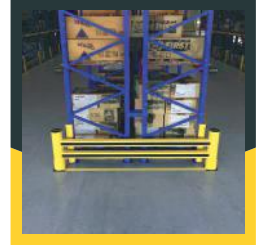

THINK FLEX- IBLE

RAYSAN

Flexible Barrier
POLYGUARD
PuffyGuard

DELTA 2R RACK END BARRIER

TECHNICAL DATA SHEET

PRODUCT SPECIFICATIONS

MODEL	Post Dimension [D1]	Rail Dimension [D2]	Post Height [H1]	Rail Height [H2]	Ring Height [H3]	Rail Length [L]	Brute Length [L2]	Impact Zone [Z]
DELTA	Ø200mm / Ø6,29"	100x100mm / 3.93x3.93"	635mm / 25"	200mm / Ø7,87"	150mm / 5,90"	MAX: 2300mm / 90,55" MIN: 900mm / 35,43"	L+245mm / L+9,64"	200mm / 7,87"

MODEL	Plate Dimension [A]	Plate Dimension [B]	Plate Thickness [T]	Fixations [M]
DELTA	245mm / Ø7,48"	245mm / Ø7,48"	10mm / 0,39"	M12x125 / M0,47x4,92"

BASE PLATES

ELECTROSTATIC PAINT

STAINLESS STEEL

GALVANIZE