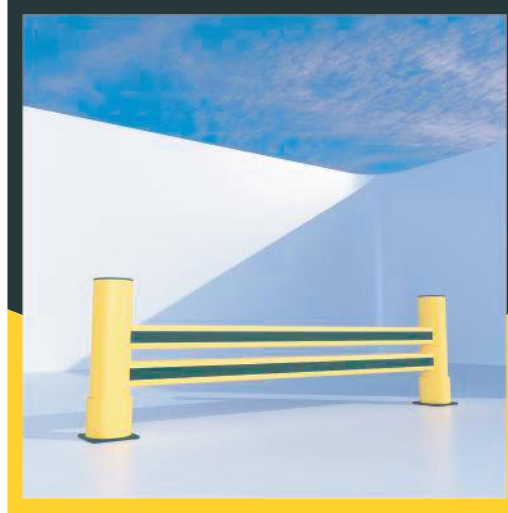

THINK FLEX- IBLE

RAYSAN

Flexible Barrier
POLYGUARD
PuffyGuard

DELTA 2R RACK END BARRIER

TECHNICAL DATA SHEET

PRODUCT SPECIFICATIONS

MODEL	Post Dimension [D1]	Rail Dimension [D2]	Post Height [H1]	Rail Height [H2]	Ring Height [H3]	Rail Length [L]	Brute Length [L2]	Impact Zone [Z]
DELTA	Ø200mm / Ø6,29"	100x100mm / 3.93x3.93"	635mm / 25"	200mm / Ø7,87"	150mm / 5,90"	MAX: 2300mm / 90,55" MIN: 900mm / 35,43"	L+245mm / L+9,64"	200mm / 7,87"

MODEL	Plate Dimension [A]	Plate Dimension [B]	Plate Thickness [T]	Fixations [M]
DELTA	245mm / Ø7,48"	245mm / Ø7,48"	10mm / 0,39"	M12x125 / M0,47x4,92"

BASE PLATES

ELECTROSTATIC PAINT

STAINLESS STEEL

GALVANIZE