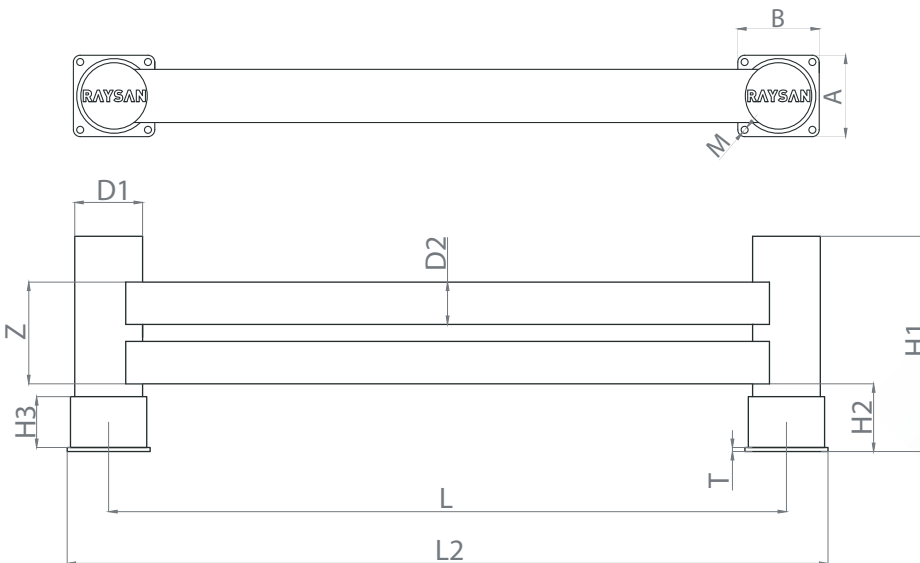

THINK FLEX- IBLE

RAYSAN

Flexible Barrier
POLYGUARD
PuffyGuard

DELTA 2R RACK END BARRIER

TECHNICAL DATA SHEET

PRODUCT SPECIFICATIONS

MODEL	Post Dimension [D1]	Rail Dimension [D2]	Post Height [H1]	Rail Height [H2]	Ring Height [H3]	Rail Length [L]	Brute Length [L2]	Impact Zone [Z]
DELTA	Ø200mm / Ø6,29"	100x100mm / 3.93x3.93"	635mm / 25"	200mm / Ø7,87"	150mm / 5,90"	MAX: 2300mm / 90,55" MIN: 900mm / 35,43"	L+245mm / L+9,64"	200mm / 7,87"

MODEL	Plate Dimension [A]	Plate Dimension [B]	Plate Thickness [T]	Fixations [M]
DELTA	245mm / Ø7,48"	245mm / Ø7,48"	10mm / 0,39"	M12x125 / M0,47x4,92"

BASE PLATES

ELECTROSTATIC PAINT

STAINLESS STEEL

GALVANIZE