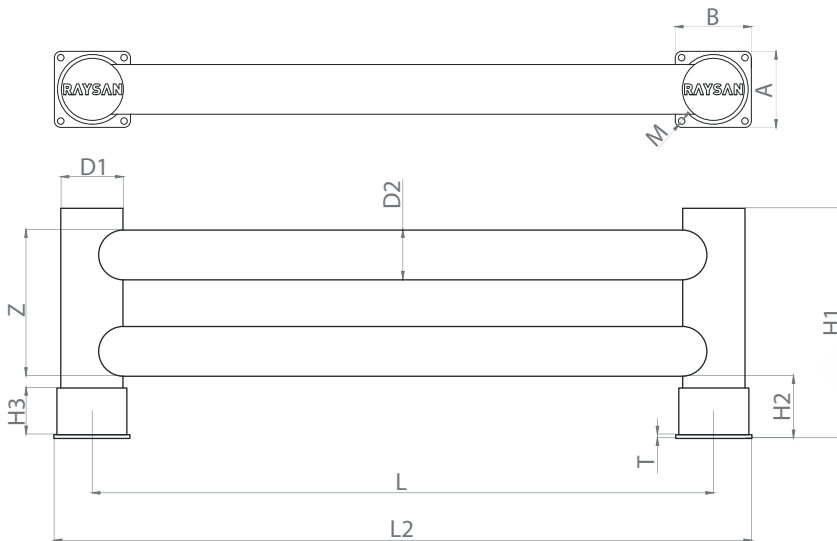

BASE PLATES

ELECTROSTATIC PAINT

STAINLESS STEEL

GALVANIZE

STANDARD COLOURS

RAL 1018 Pantone 123C

RAL 9005 Pantone B6C

*Please note that the RAL and PANTONE colours listed are the closest match to standard RAYSAN colours, but may not be exact matches of the actual product colour and should be used for guidance only.

FACTORY 1 Karadenizliler Mah. Kaldırım Sok. No: 12, 41140 Kocaeli / TÜRKİYE FACTORY 2 Vezirçiftliği Mah. Yalkım Sok. No:12, 41140 Kocaeli / TÜRKİYE

(+90) 216 223 00 23 | info@raysan.com | www.raysan.com