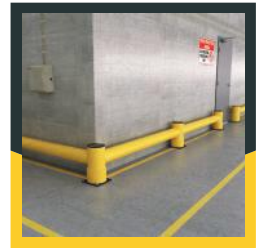

### PRODUCT SPECIFICATIONS

MODEL	Post Dimension [D1]	Rail Dimension [D2]	Post Height [H1]	Rail Height [H2]	Ring Height [H3]	Rail Length [L]	Brute Length [L2]
ALPHA	Ø250mm / Ø9.84"	Ø200mm / Ø7.87"	470mm / 18.50"	200mm / Ø7.87"	150mm / 5.90"	MAX: 3000mm / 118.11" MIN: 1000mm / 39.37"	L+290mm / L+11.41"
DELTA	Ø200mm / Ø7.87"	Ø160mm / Ø6.29"	430mm / 16.92"	200mm / Ø7.87"	150mm / 5.90"	MAX: 2500mm / 98.42" MIN: 500mm / 19.68"	L+245mm / L+9.64"
ZETA	Ø160mm / Ø6.29"	Ø125mm / Ø4.92"	395mm / 15.55"	200mm / Ø7.87"	150mm / 5.90"	MAX: 2000mm / 78.74" MIN: 500mm / 19.68"	L+190mm / L+7.48"