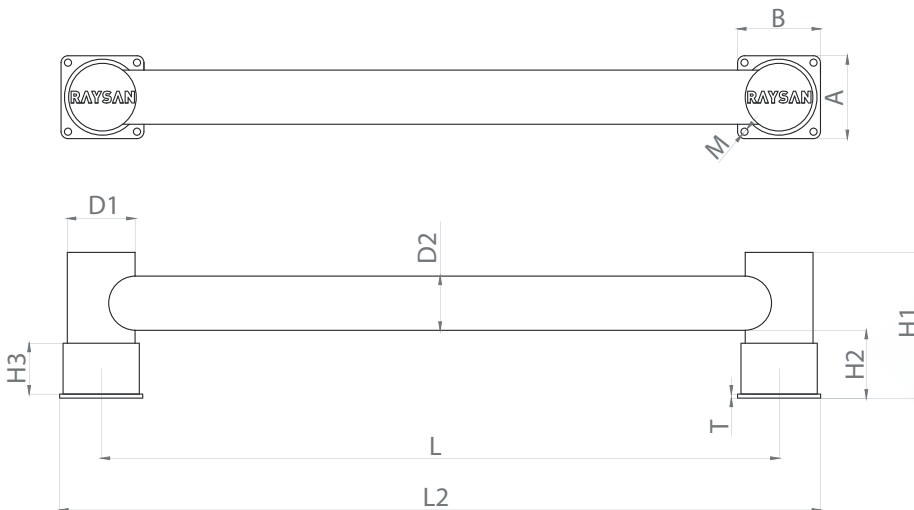

BASE PLATES

ELECTROSTATIC PAINT

STAINLESS STEEL

GALVANIZE

STANDARD COLOURS

RAL 1018 Pantone 123C

RAL 9005 Pantone B6C

*Please note that the RAL and PANTONE colours listed are the closest match to standard RAYSAN colours, but may not be exact matches of the actual product colour and should be used for guidance only.

FACTORY 1 Karadenizliler Mah. Kaldırım Sok. No: 12, 41140 Kocaeli / TÜRKİYE FACTORY 2 Vezirçiftliği Mah. Yalkım Sok. No:12, 41140 Kocaeli / TÜRKİYE

(+90) 216 223 00 23 | info@raysan.com | www.raysan.com